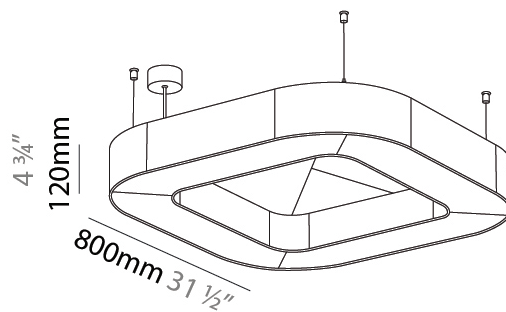

base number   LED Dimming   Color Temperature   Finishes (Diamond)   Finish Options   Diffuser Options   Cable Length

1. To build a product code in our configurator select the specify button on the base model # product page
2. To build a manual product code on this datasheet choose from the options listed below in blue font and add the suffix to the base model #

GENERAL

Series: Quantum Acoustic
Brand: Prolicht
Division: Architectural
Mounting Type: Suspension
Mounting Location: Ceiling
Subcategory: Acoustic

PHYSICAL

Shape: Round
Length (mm): 800
Length (in): 31 1/2
Width (mm): 800
Width (in): 31 1/2
Height (mm): 120
Height (in): 4 3/4
Light Distribution: Direct
Diffuser: [PMMA - Opal / Micro-Prism](#)
Fixture Finish: [SSR / BKV / CWI / CRY / HAB / UFT / ITA / RUA / FTG / MYG / LOD / PUS / FRO / FUP / KIA / POP / BLS / SPG / MEY / GOH / GUM / CHC / COM / ABZ / JAG / OBR / MOS / ROR](#)
Accent Finish: [ANC / ASH / BNA / BTC / BZE / CEL / EGG / EVG / FOG / FOS / FST / FUA / IRI / IRO / KHA / LIC / LIM / MER / MSN / MUS / ONX / PEA / PLU / POL / PPY / RAY / ROY / RST / STE / SWD / TAN / TAU](#)
Fixture Material: Aluminum
Cable Details: [2 000mm / 78 3/4" or 6 000mm / 236 1/4" Transparent Cable](#)

ELECTRICAL

Lamp Type: LED (Zhaga Standard)
Input Wattage (W): 58.7

LED

[Color Temperature (°K): 2700 / 3000 / 3500 / 4000](#)
Max. Delivered Lumen (lm): Max 6423
Nominal Lumen (lm): Max 8759
CRI: >90 CRI
Lamp Life (hrs): 50000

OPTICAL

RATINGS AND CERTIFICATIONS

Certified By: CSA Certified to UL and CSA Standards
IP rating: IP20